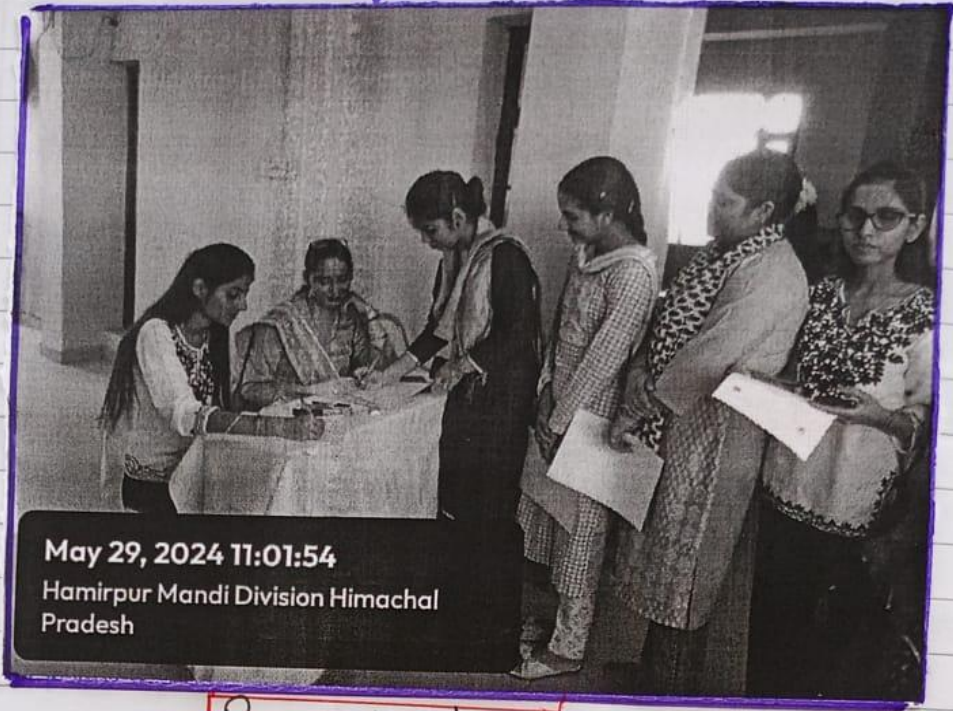

Photo Gallery

May 29, 2024 11:01:54
Hamirpur Mandi Division Himachal Pradesh