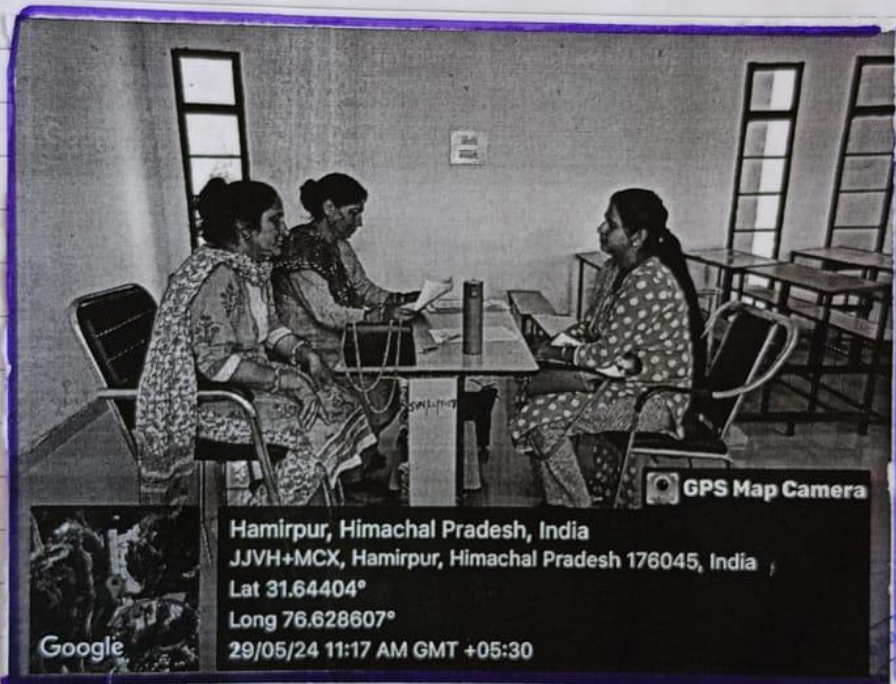

Interview

Demo

Hamirpur, Himachal Pradesh, India
JJVH+MCX, Hamirpur, Himachal Pradesh 176045, India
Lat 31.64404°
Long 76.628607°
29/05/24 11:17 AM GMT +05:30

Interview.